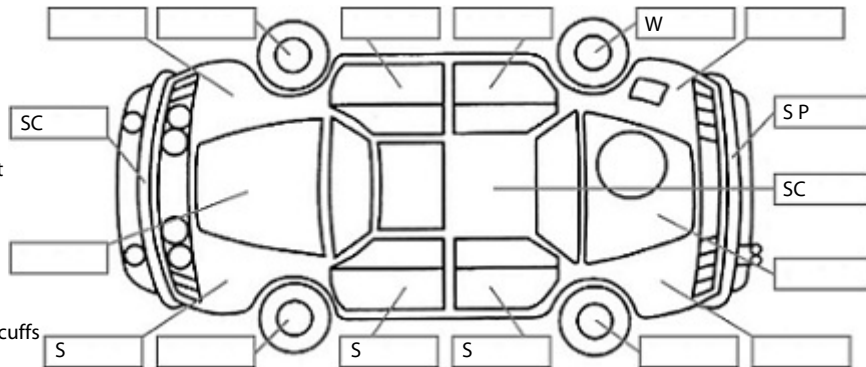

Make: Toyota	Model: Rav4	Body Style: SUV
Year: 2020	Registration: MTY378	Reg Expiry: 05 Feb 2025
WoF Expiry: 05 May 2025	Odometer: 131,231 Kms	Good No: 24953654
VIN: JTRRW3FV40D05114	Next Service: 134,000kms	Service History: Yes

Key:

- S = scratch
- D = dent
- R = rust
- PT = paint defect
- C = crack
- P = pin dent
- * = decals
- SC = stone chips
- W = significant scuffs

Body Inspection Comments

Small stone crack on windscreen (left side).