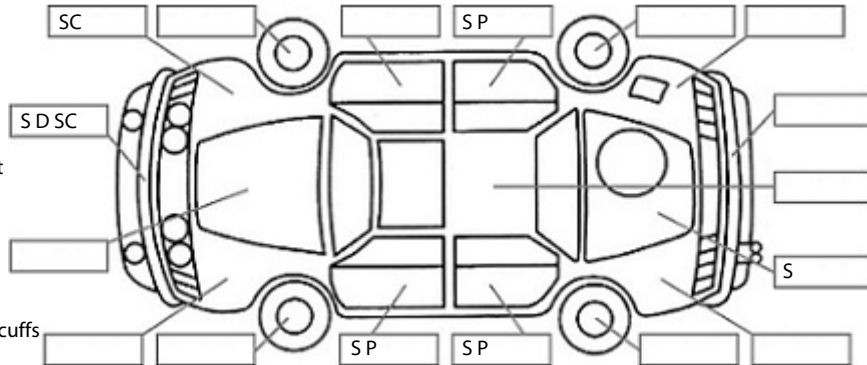

Key:

- S = scratch
- D = dent
- R = rust
- PT = paint defect
- C = crack
- P = pin dent
- * = decals
- SC = stone chips
- W = significant scuffs

Body Inspection Comments

Service is overdue.
Scratches on cargo area trims.
Minor stone crack on windscreen.