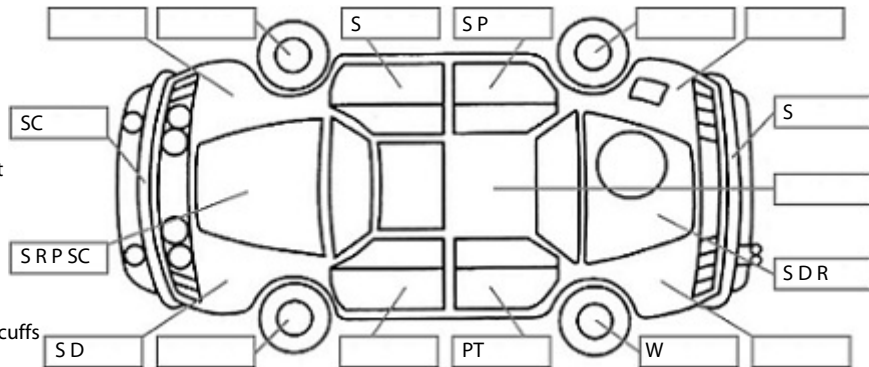

Make:	Ford	Model:	Territory	Body Style:	SUV
Year:	2016	Registration:	JZR511	Reg Expiry:	08 Aug 2025
WoF Expiry:	26 Jul 2025	Odometer:	108,908 Kms	Good No:	24953608
VIN:	6FPAAAJGATGG20024	Next Service:	125,828kms	Service History:	Yes

Key:

- S = scratch
- D = dent
- R = rust
- PT = paint defect
- C = crack
- P = pin dent
- * = decals
- SC = stone chips
- W = significant scuffs

Body Inspection Comments

Note: some defects & blemishes may not be displayed in the diagram

Left rear door has sanding mark under paint.

Conditions During Body Inspection: Dry

Under Carriage & Under Bonnet Inspection Comments

Interior Comments

Seats	Good
Carpets	Good
Panels	Good
Dashboard	Good

General Comments