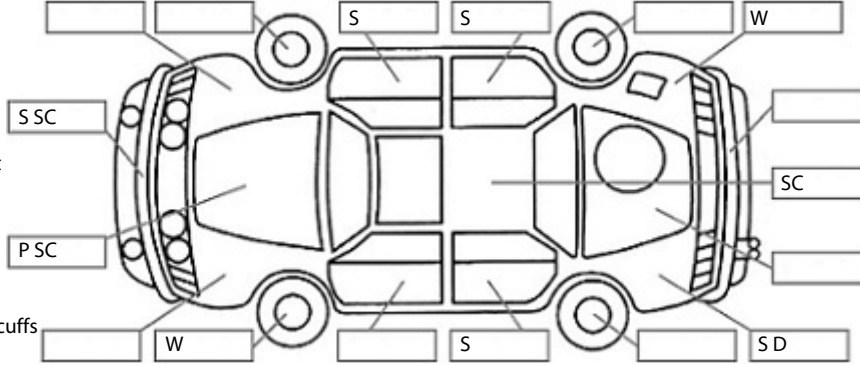

**Key:**

- S = scratch
- D = dent
- R = rust
- PT = paint defect
- C = crack
- P = pin dent
- \* = decals
- SC = stone chips
- W = significant scuffs

Body Inspection Comments

Note: some defects & blemishes may not be displayed in the diagram

Engine Timing Mechanism: Timing Chain  
Evidence of Cam Belt Replacement: Not Applicable Kms:

	Pass	Fail	N/A
<b>Engine</b>			
Oil level	✓		
Smoke & fumes	✓		
Performance	✓		
Noise	✓		
<b>Cooling System</b>			
Coolant condition	✓		
Performance	✓		
Radiator / Hoses (visual)	✓		
<b>Transmission</b>			
Operation	✓		
Noise	✓		
Clutch			✓
CV joints	✓		
Wheel bearings	✓		
<b>Brakes</b>			
Performance	✓		
Hand Brake	✓		
<b>Tyres</b> (lowest observed tread depth of tyres)			
Left front	7	mm	
Right front	7	mm	
Left rear	4	mm	
Right rear	3.5	mm	
Spare	Yes		
<b>Suspension</b>			
Suspension performance	✓		
Steering performance	✓		
Shock absorbers	✓		
<b>Air Conditioning / Heater</b>			
Operation	✓		
<b>Electrical / Accessories</b>			
Head lights	✓		
Tail lights	✓		
Indicators	✓		
Dashboard warning lights	✓		
Wipers (front & rear)	✓		
Window winder FL	✓		
Window winder FR	✓		
Window winder RL	✓		
Window winder RR	✓		
Rear view mirrors	✓		
Radio (basic test only)	✓		
CD (basic test only)	✓		
Number of keys	1		
Central locking	✓		
Remote locking	✓		
Sat. Nav. (basic test only)			✓
Reversing camera			✓