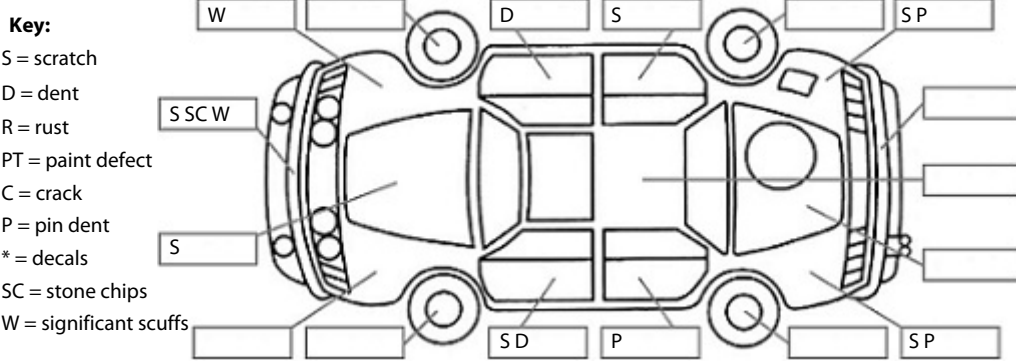

**Body Inspection Comments**

Note: some defects & blemishes may not be displayed in the diagram

Right side of front bumper stone tray is broken.  
Stone crack on left bottom of windscreen ( in black area).  
Spare tyre and left front tyre are scalloped.  
Dent on right A pillar.

Engine Timing Mechanism: Timing Chain  
Evidence of Cam Belt Replacement: Not Applicable Kms:

	Pass	Fail	N/A
<b>Engine</b>			
Oil level	✓		
Smoke & fumes	✓		
Performance	✓		
Noise	✓		
<b>Cooling System</b>			
Coolant condition	✓		
Performance	✓		
Radiator / Hoses (visual)	✓		
<b>Transmission</b>			
Operation	✓		
Noise	✓		
Clutch			✓
CV joints	✓		
Wheel bearings	✓		
<b>Brakes</b>			
Performance	✓		
Hand Brake	✓		
<b>Tyres</b> (lowest observed tread depth of tyres)			
Left front	0	mm	
Right front	4	mm	
Left rear	4	mm	
Right rear	6.5	mm	
Spare		Yes	
<b>Suspension</b>			
Suspension performance	✓		
Steering performance	✓		
Shock absorbers	✓		
<b>Air Conditioning / Heater</b>			
Operation	✓		
<b>Electrical / Accessories</b>			
Head lights	✓		
Tail lights	✓		
Indicators	✓		
Dashboard warning lights	✓		
Wipers (front & rear)	✓		
Window winder FL	✓		
Window winder FR	✓		
Window winder RL	✓		
Window winder RR	✓		
Rear view mirrors	✓		
Radio (basic test only)	✓		
CD (basic test only)			✓
Number of keys	1		
Central locking	✓		
Remote locking	✓		
Sat. Nav. (basic test only)	✓		
Reversing camera	✓		