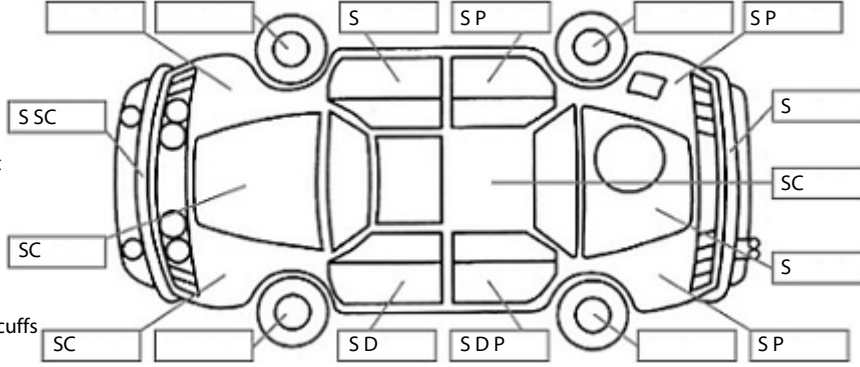

Make: KIA	Model: Sorento	Body Style: SUV
Year: 2021	Registration: NFU111	Reg Expiry: 12 Jan 2025
WoF Expiry: 04 Dec 2025	Odometer: 87,137 Kms	Good No: 24953497
VIN: KNARH81BWM50588E	Next Service: 97134kms	Service History: Yes

Key:

- S = scratch
- D = dent
- R = rust
- PT = paint defect
- C = crack
- P = pin dent
- * = decals
- SC = stone chips
- W = significant scuffs

Body Inspection Comments

Note: some defects & blemishes may not be displayed in the diagram