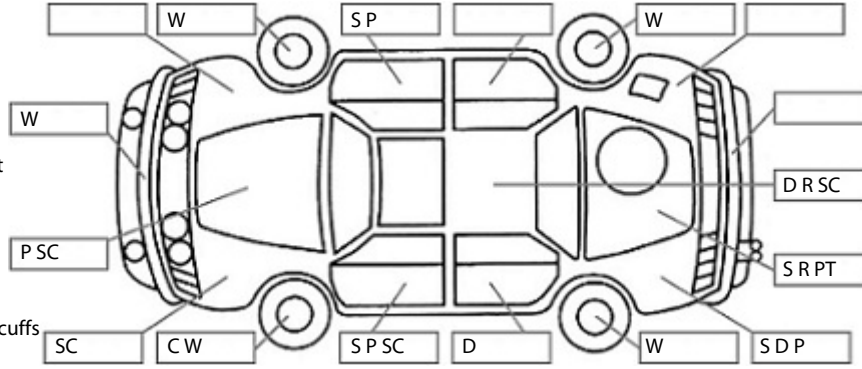

Key:

- S = scratch
- D = dent
- R = rust
- PT = paint defect
- C = crack
- P = pin dent
- * = decals
- SC = stone chips
- W = significant scuffs

Body Inspection Comments

Note: some defects & blemishes may not be displayed in the diagram

Conditions During Body Inspection: Dry

Under Carriage & Under Bonnet Inspection Comments

Oil leaking from engine/transmission main seal.

Interior Comments

Seats	Good
Carpets	Good
Panels	Good
Dashboard	Average