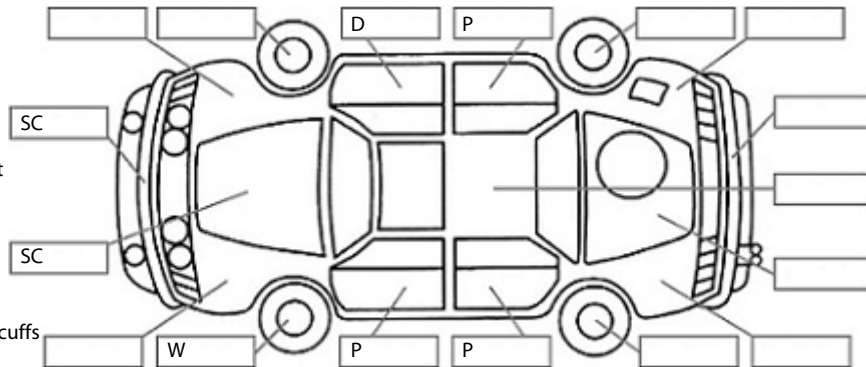

Make: Hyundai	Model: Kona	Body Style: SUV
Year: 2018	Registration: LKU17	Reg Expiry: 12 Jun 2025
WoF Expiry: 20 Jun 2025	Odometer: 59,001 Kms	Good No: 24953356
VIN: KMHK381AMJU10643	Next Service: 68,000kms	Service History: No

Key:

- S = scratch
- D = dent
- R = rust
- PT = paint defect
- C = crack
- P = pin dent
- * = decals
- SC = stone chips
- W = significant scuffs

Body Inspection Comments

Note: some defects & blemishes may not be displayed in the diagram