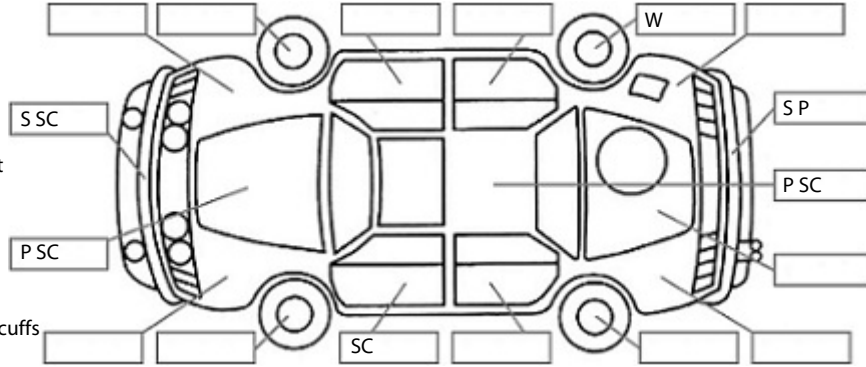

Key:

- S = scratch
- D = dent
- R = rust
- PT = paint defect
- C = crack
- P = pin dent
- * = decals
- SC = stone chips
- W = significant scuffs

Body Inspection Comments

10 seater
Rear sticker "HIACE" is worn.