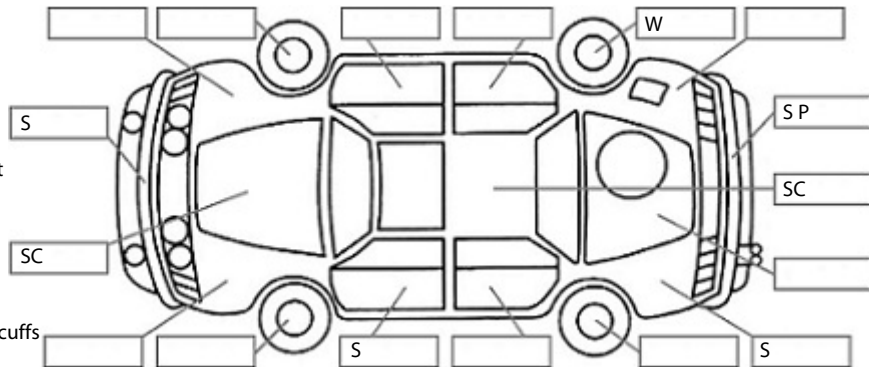

Key:

- S = scratch
- D = dent
- R = rust
- PT = paint defect
- C = crack
- P = pin dent
- * = decals
- SC = stone chips
- W = significant scuffs

Body Inspection Comments

Note: some defects & blemishes may not be displayed in the diagram

10 seater.
Cover under engine is cracked.

Conditions During Body Inspection: Dry

Under Carriage & Under Bonnet Inspection Comments
Interior Comments

Seats	Good
Carpets	Good
Panels	Good
Dashboard	Good

General Comments