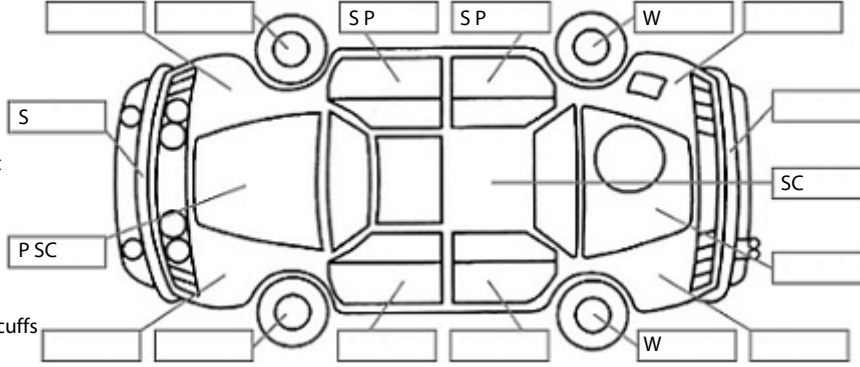

Key:

- S = scratch
- D = dent
- R = rust
- PT = paint defect
- C = crack
- P = pin dent
- * = decals
- SC = stone chips
- W = significant scuffs

Body Inspection Comments

10 seater.
Stone crack in C.V.A. of windscreen.