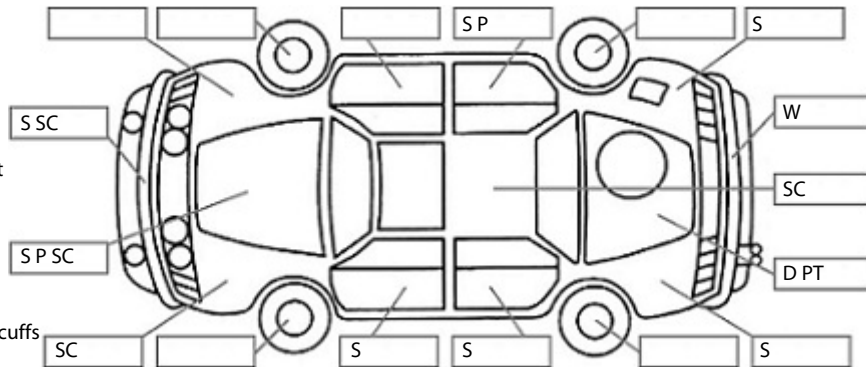

Key:

- S = scratch
- D = dent
- R = rust
- PT = paint defect
- C = crack
- P = pin dent
- * = decals
- SC = stone chips
- W = significant scuffs

Body Inspection Comments

Right door mirror repeater is cracked.