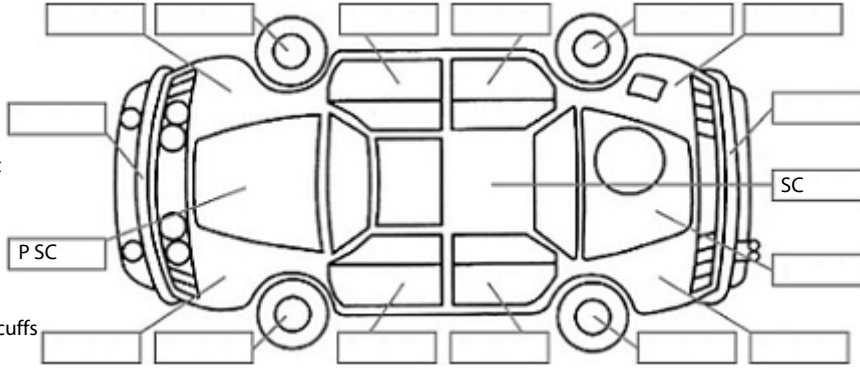

Key:

- S = scratch
- D = dent
- R = rust
- PT = paint defect
- C = crack
- P = pin dent
- * = decals
- SC = stone chips
- W = significant scuffs

Body Inspection Comments

10 seater.
Right sill front step paint is worn.