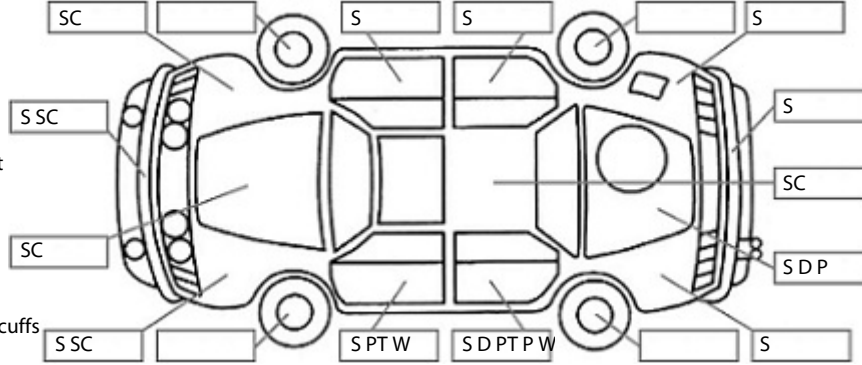

Make: KIA	Model: Stonic	Body Style: SUV
Year: 2021	Registration: NNU658	Reg Expiry: 15 Dec 2024
WoF Expiry: 13 Jun 2025	Odometer: 49,618 Kms	Good No: 24953048
VIN: KNAD6814MM656198	Next Service: 59621kms	Service History: Yes

Key:

- S = scratch
- D = dent
- R = rust
- PT = paint defect
- C = crack
- P = pin dent
- * = decals
- SC = stone chips
- W = significant scuffs

Body Inspection Comments

Note: some defects & blemishes may not be displayed in the diagram

scuffs & scratch along bottom off left front door panels. Large dent & scuff/scratch in bottom of left rear door. Damage has a poor paint touch up over it.

Conditions During Body Inspection: Dry

Under Carriage & Under Bonnet Inspection Comments