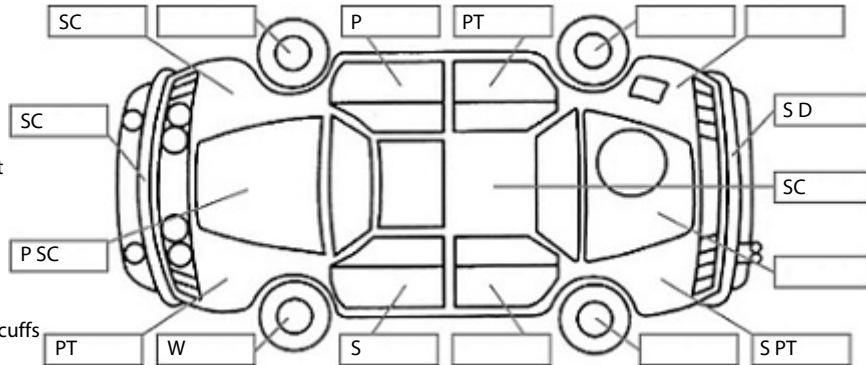

<b>Make:</b> Toyota	<b>Model:</b> Wish	<b>Body Style:</b> Wagon
<b>Year:</b> 2011	<b>Registration:</b> NLT95	<b>Reg Expiry:</b> 31 Dec 2024
<b>WoF Expiry:</b> 21 Jun 2025	<b>Odometer:</b> 139,269 Kms	<b>Good No:</b> 24952947
<b>VIN:</b> 7AT0H64BX20115292	<b>Next Service:</b> 124,500kms	<b>Service History:</b> No

**Key:**

- S = scratch
- D = dent
- R = rust
- PT = paint defect
- C = crack
- P = pin dent
- \* = decals
- SC = stone chips
- W = significant scuffs

**Body Inspection Comments**

Stone cracks on the left side of windscreen.

Note: some defects & blemishes may not be displayed in the diagram

Conditions During Body Inspection: Dry

**Under Carriage & Under Bonnet Inspection Comments**

Engine oil is leaking from right side.

**Interior Comments**