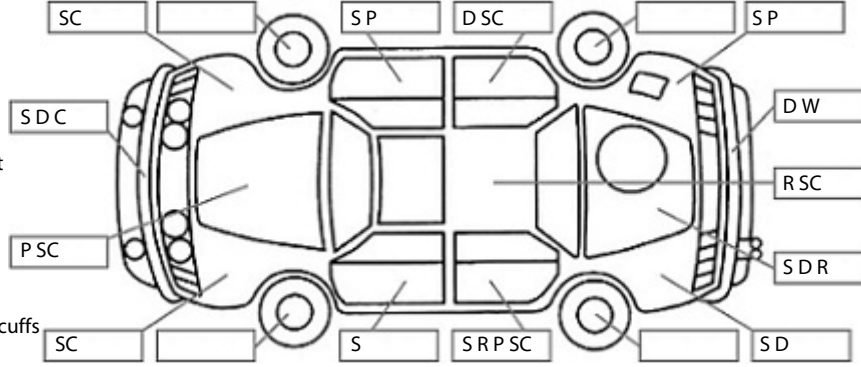

Make: Toyota	Model: Hilux	Body Style: Utility
Year: 2017	Registration: KTG885	Reg Expiry: 06 Apr 2025
WoF Expiry: 15 Dec 2024	Odometer: 247,187 Kms	Good No: 24952934
VIN: MR0KA3CD001201611	Next Service: 235,000kms	Service History: No

Key:

- S = scratch
- D = dent
- R = rust
- PT = paint defect
- C = crack
- P = pin dent
- * = decals
- SC = stone chips
- W = significant scuffs

Body Inspection Comments

Note: some defects & blemishes may not be displayed in the diagram

Interior Comments

Seats	Driver's seat base pad is worn, torn.
Carpets	Good
Panels	Good
Dashboard	Good

General Comments

Road Conditions During Test Drive: Dry

Engine Timing Mechanism: Timing Chain
Evidence of Cam Belt Replacement: Not Applicable Kms: