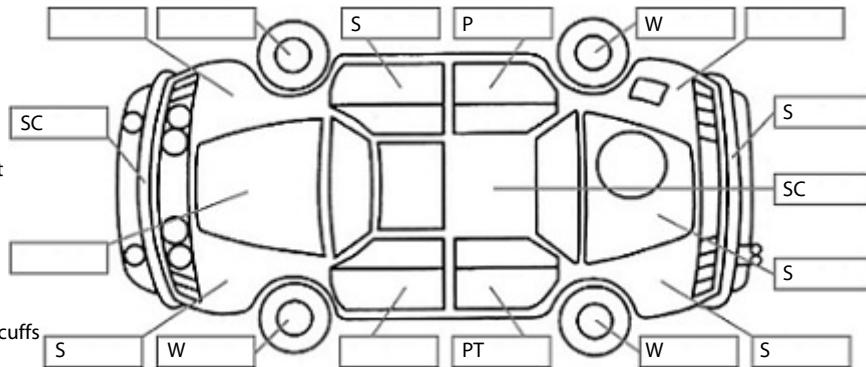

Make: Hyundai	Model: Kona	Body Style: SUV
Year: 2020	Registration: MUK363	Reg Expiry: 20 Nov 2024
WoF Expiry: 30 May 2025	Odometer: 57,891 Kms	Good No: 24952780
VIN: KMHK5815WLU50931	Next Service: 63,400kms	Service History: Yes

Key:

- S = scratch
- D = dent
- R = rust
- PT = paint defect
- C = crack
- P = pin dent
- * = decals
- SC = stone chips
- W = significant scuffs

Body Inspection Comments

Note: some defects & blemishes may not be displayed in the diagram

Scratch on right rear door interior trim.
Both side rear seat belts weaving has minor damage.

Conditions During Body Inspection: Dry

Under Carriage & Under Bonnet Inspection Comments

Interior Comments

Seats	Good
Carpets	Good
Panels	Good
Dashboard	Good