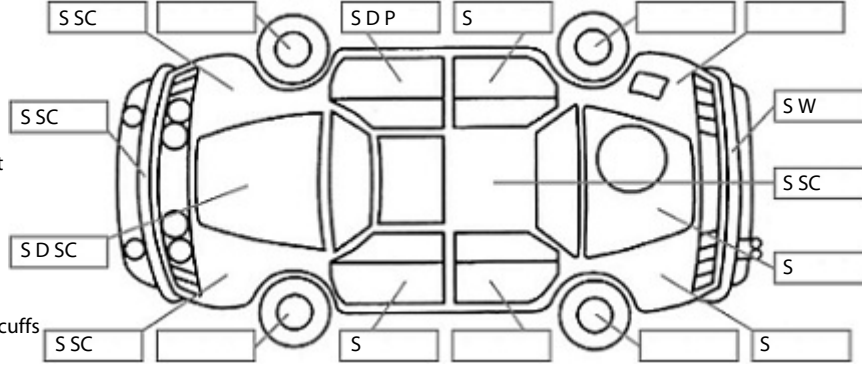

Make: Toyota	Model: Rav4	Body Style: SUV
Year: 2021	Registration: NPN577	Reg Expiry: 05 Jan 2025
WoF Expiry: 01 Jul 2025	Odometer: 116,487 Kms	Good No: 24952221
VIN: JTMBW3FV60D112564	Next Service: 125,120kms	Service History: Yes

Key:

- S = scratch
- D = dent
- R = rust
- PT = paint defect
- C = crack
- P = pin dent
- * = decals
- SC = stone chips
- W = significant scuffs

Body Inspection Comments

Note: some defects & blemishes may not be displayed in the diagram

Small stone crack in right side viewing area of windscreen.

Conditions During Body Inspection: Dry

Under Carriage & Under Bonnet Inspection Comments

Interior Comments

Seats	Good
Carpets	Good
Panels	Good
Dashboard	Good