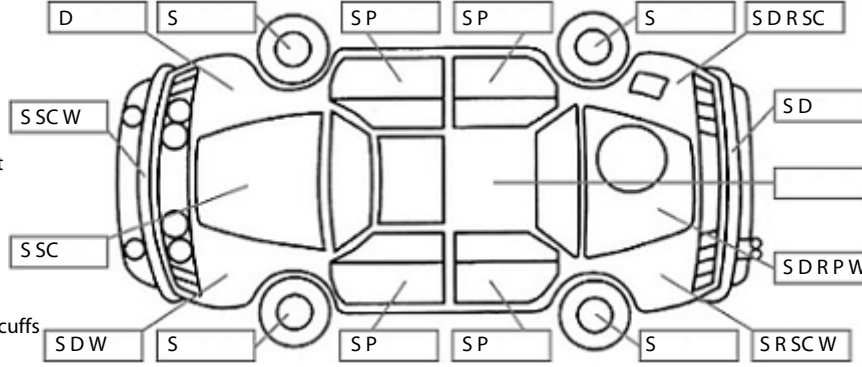

Key:

- S = scratch
- D = dent
- R = rust
- PT = paint defect
- C = crack
- P = pin dent
- * = decals
- SC = stone chips
- W = significant scuffs

Body Inspection Comments

Note: some defects & blemishes may not be displayed in the diagram