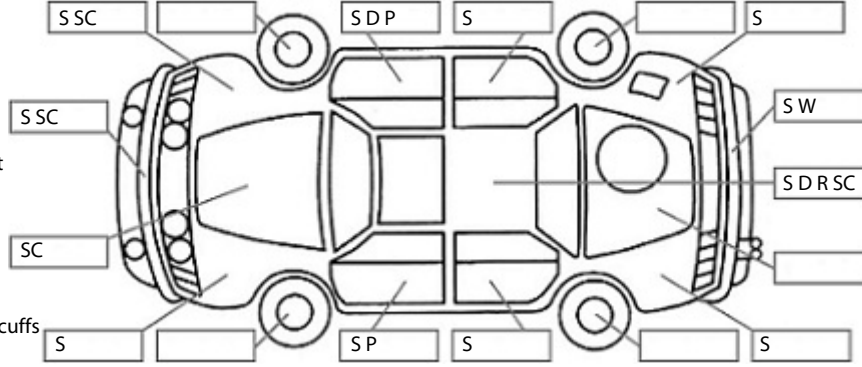

<b>Make:</b> Mazda	<b>Model:</b> Bt-50	<b>Body Style:</b> Utility
<b>Year:</b> 2016	<b>Registration:</b> KFR943	<b>Reg Expiry:</b> 04 Dec 2024
<b>WoF Expiry:</b> 29 Jun 2025	<b>Odometer:</b> 256,689 Kms	<b>Good No:</b> 24952025
<b>VIN:</b> MM0UR0YG10063651	<b>Next Service:</b> 260,000kms	<b>Service History:</b> No

**Key:**

- S = scratch
- D = dent
- R = rust
- PT = paint defect
- C = crack
- P = pin dent
- \* = decals
- SC = stone chips
- W = significant scuffs

**Body Inspection Comments**

Note: some defects & blemishes may not be displayed in the diagram

Rear tailgate will not open. Three small holes in front bumper.

Conditions During Body Inspection: Dry

**Under Carriage & Under Bonnet Inspection Comments**

Left front output shaft seal is weeping.

**Interior Comments**