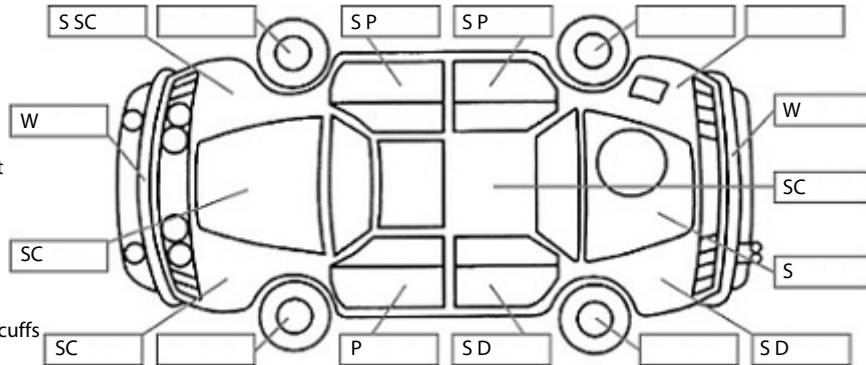

**Key:**

- S = scratch
- D = dent
- R = rust
- PT = paint defect
- C = crack
- P = pin dent
- \* = decals
- SC = stone chips
- W = significant scuffs

**Body Inspection Comments**

Note: some defects & blemishes may not be displayed in the diagram

Cargo blind and deck board (spare wheel cover) are missing.  
Hole on front bumper lip.

Conditions During Body Inspection: Dry

**Under Carriage & Under Bonnet Inspection Comments**

**Interior Comments**

Seats	Good
Carpets	Good
Panels	Good
Dashboard	Good

**General Comments**

Road Conditions During Test Drive: Dry

Engine Timing Mechanism: Timing Chain  
Evidence of Cam Belt Replacement: Not Applicable Kms:

	Pass	Fail	N/A
<b>Engine</b>			
Oil level	✓		
Smoke & fumes	✓		
Performance	✓		
Noise	✓		
<b>Cooling System</b>			
Coolant condition	✓		
Performance	✓		
Radiator / Hoses (visual)	✓		
<b>Transmission</b>			
Operation	✓		
Noise	✓		
Clutch			✓
CV joints	✓		
Wheel bearings	✓		
<b>Brakes</b>			
Performance	✓		
Hand Brake	✓		
<b>Tyres</b> (lowest observed tread depth of tyres)			
Left front	5.5	mm	
Right front	5.0	mm	
Left rear	5.0	mm	
Right rear	5.0	mm	
Spare	Yes		
<b>Suspension</b>			
Suspension performance	✓		
Steering performance	✓		
Shock absorbers	✓		
<b>Air Conditioning / Heater</b>			
Operation	✓		
<b>Electrical / Accessories</b>			
Head lights	✓		
Tail lights	✓		
Indicators	✓		
Dashboard warning lights	✓		
Wipers (front & rear)	✓		
Window winder FL	✓		
Window winder FR	✓		
Window winder RL	✓		
Window winder RR	✓		
Rear view mirrors	✓		
Radio (basic test only)	✓		
CD (basic test only)			✓
Number of keys	2		
Central locking	✓		
Remote locking	✓		
Sat. Nav. (basic test only)	✓		
Reversing camera	✓		