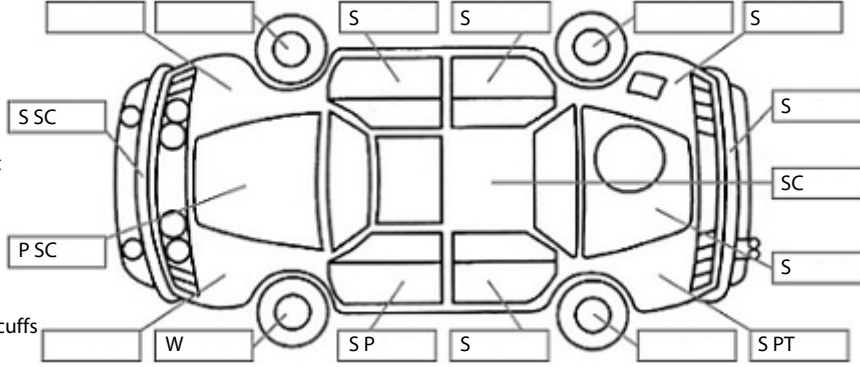

Key:

- S = scratch
- D = dent
- R = rust
- PT = paint defect
- C = crack
- P = pin dent
- * = decals
- SC = stone chips
- W = significant scuffs

Body Inspection Comments

Minor spider rust on roof panel.

Note: some defects & blemishes may not be displayed in the diagram

Engine Timing Mechanism: Timing Chain
Evidence of Cam Belt Replacement: Not Applicable Kms:

	Pass	Fail	N/A
Engine			
Oil level	✓		
Smoke & fumes	✓		
Performance	✓		
Noise	✓		
Cooling System			
Coolant condition	✓		
Performance	✓		
Radiator / Hoses (visual)	✓		
Transmission			
Operation	✓		
Noise	✓		
Clutch			✓
CV joints	✓		
Wheel bearings	✓		
Brakes			
Performance	✓		
Hand Brake	✓		
Tyres (lowest observed tread depth of tyres)			
Left front	2.5	mm	
Right front	3.5	mm	
Left rear	2.5	mm	
Right rear	3.5	mm	
Spare	Yes		
Suspension			
Suspension performance	✓		
Steering performance	✓		
Shock absorbers	✓		
Air Conditioning / Heater			
Operation	✓		
Electrical / Accessories			
Head lights	✓		
Tail lights	✓		
Indicators	✓		
Dashboard warning lights	✓		
Wipers (front & rear)	✓		
Window winder FL	✓		
Window winder FR	✓		
Window winder RL	✓		
Window winder RR	✓		
Rear view mirrors	✓		
Radio (basic test only)	✓		
CD (basic test only)	✓		
Number of keys	2		
Central locking	✓		
Remote locking	✓		
Sat. Nav. (basic test only)			✓
Reversing camera	✓		