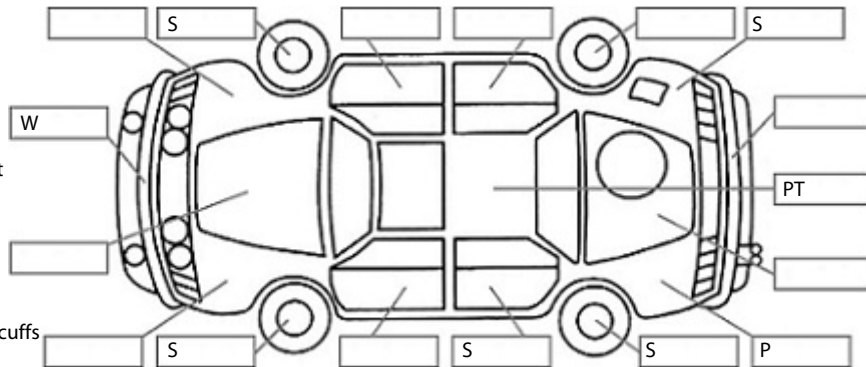

Key:

- S = scratch
- D = dent
- R = rust
- PT = paint defect
- C = crack
- P = pin dent
- * = decals
- SC = stone chips
- W = significant scuffs

Body Inspection Comments

Note: some defects & blemishes may not be displayed in the diagram

- Some curbing on wheels
- Left lower side skirt scratches
- Slight damage on lower right hand side side skirt underneath

Conditions During Body Inspection: Wet

Under Carriage & Under Bonnet Inspection Comments