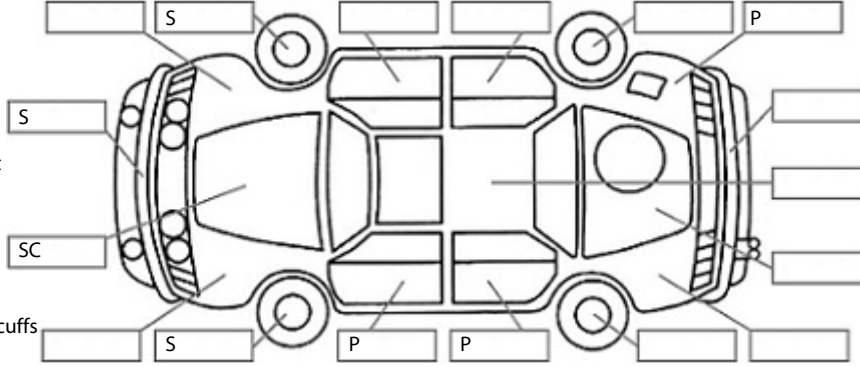

Make: Nissan	Model: Fairlady	Body Style: Sports Car
Year: 2008	Registration: QKL940	Reg Expiry: 16 Jul 2024
WoF Expiry: 13 Dec 2024	Odometer: 117,691 Kms	Good No: 24888291
VIN: 7AT0DH2PX22503622	Next Service: 120000 kms	Service History: No

Key:

- S = scratch
- D = dent
- R = rust
- PT = paint defect
- C = crack
- P = pin dent
- * = decals
- SC = stone chips
- W = significant scuffs

Body Inspection Comments

Note: some defects & blemishes may not be displayed in the diagram

Conditions During Body Inspection: Dry

Under Carriage & Under Bonnet Inspection Comments

RWD
Engine oil leak left side.
RF lower control arm ball joint boot split.
Right exhaust mid pipe damaged.

Interior Comments