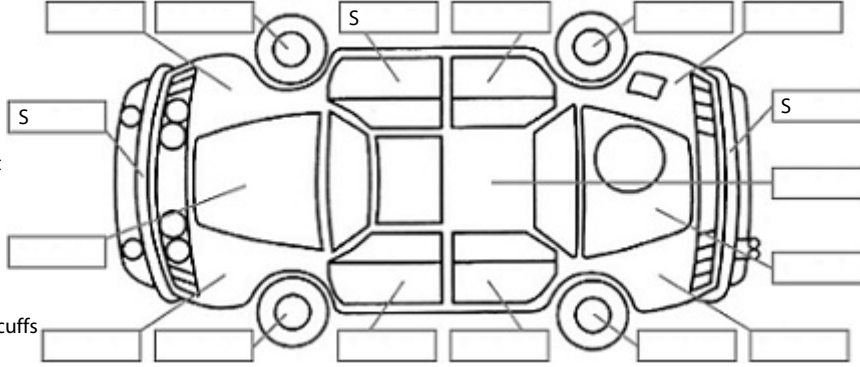

Make: Subaru	Model: Impreza	Body Style: Hatchback
Year: 2017	Registration: QFP15	Reg Expiry: 16 Nov 2024
WoF Expiry: 23 May 2025	Odometer: 137,048 Kms	Good No: 24521842
VIN: 7AT0GF09X23030502	Next Service: 146,671 kms	Service History: No

Key:

- S = scratch
- D = dent
- R = rust
- PT = paint defect
- C = crack
- P = pin dent
- * = decals
- SC = stone chips
- W = significant scuffs

Body Inspection Comments

Note: some defects & blemishes may not be displayed in the diagram