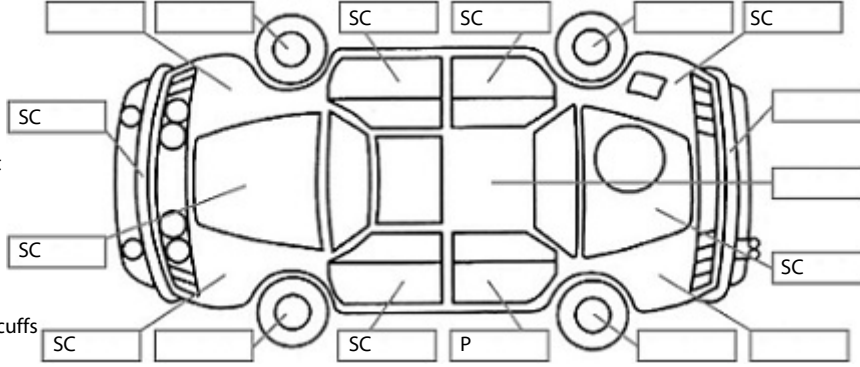

Key:

- S = scratch
- D = dent
- R = rust
- PT = paint defect
- C = crack
- P = pin dent
- * = decals
- SC = stone chips
- W = significant scuffs

Body Inspection Comments

Note: some defects & blemishes may not be displayed in the diagram

Engine Timing Mechanism: Timing Chain
Evidence of Cam Belt Replacement: Not Applicable Kms:

	Pass	Fail	N/A
Engine			
Oil level	✓		
Smoke & fumes	✓		
Performance	✓		
Noise	✓		
Cooling System			
Coolant condition	✓		
Performance	✓		
Radiator / Hoses (visual)	✓		
Transmission			
Operation	✓		
Noise	✓		
Clutch			✓
CV joints	✓		
Wheel bearings	✓		
Brakes			
Performance	✓		
Hand Brake	✓		
Tyres (lowest observed tread depth of tyres)			
Left front	10.0	mm	
Right front	10.0	mm	
Left rear	10.0	mm	
Right rear	10.0	mm	
Spare	No		
Suspension			
Suspension performance	✓		
Steering performance	✓		
Shock absorbers	✓		
Air Conditioning / Heater			
Operation	✓		
Electrical / Accessories			
Head lights	✓		
Tail lights	✓		
Indicators	✓		
Dashboard warning lights	✓		
Wipers (front & rear)	✓		
Window winder FL	✓		
Window winder FR	✓		
Window winder RL	✓		
Window winder RR	✓		
Rear view mirrors	✓		
Radio (basic test only)		✓	
CD (basic test only)		✓	
Number of keys	2		
Central locking	✓		
Remote locking	✓		
Sat. Nav. (basic test only)			✓
Reversing camera			✓