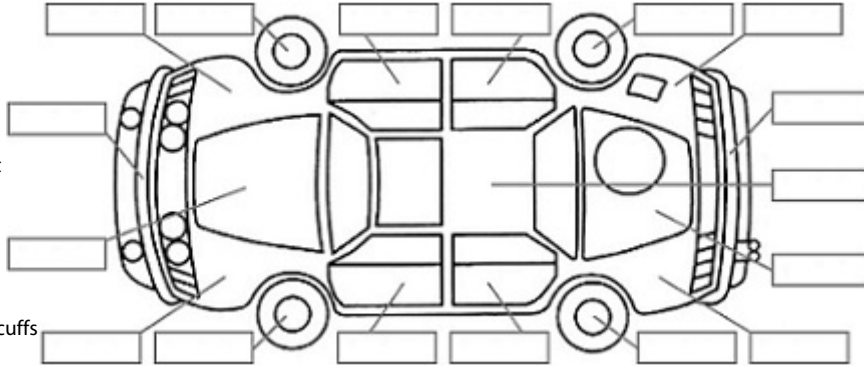

Make: Honda	Model: Vezel	Body Style: SUV
Year: 2017	Registration:	Reg Expiry:
WoF Expiry: 01 Feb 2025	Odometer: 87,494 Kms	Good No: 24475586
VIN:	Next Service: 97,400 km	Service History: No

Note: This report is not a warranty

Key:

- S = scratch
- D = dent
- R = rust
- PT = paint defect
- C = crack
- P = pin dent
- * = decals
- SC = stone chips
- W = significant scuffs

Body Inspection Comments

Note: some defects & blemishes may not be displayed in the diagram