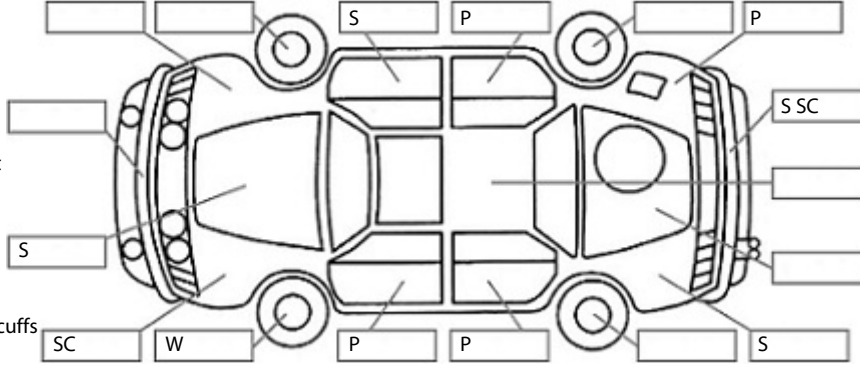

Make: Honda	Model: Vezel	Body Style: Hatchback
Year: 2014	Registration: QEG706	Reg Expiry: 13 Apr 2025
WoF Expiry: 23 Apr 2025	Odometer: 74,862 Kms	Good No: 24464299
VIN: 7AT08GDHX23014927	Next Service: 84,000 Kms	Service History: No

Key:

- S = scratch
- D = dent
- R = rust
- PT = paint defect
- C = crack
- P = pin dent
- * = decals
- SC = stone chips
- W = significant scuffs

Body Inspection Comments

Note: some defects & blemishes may not be displayed in the diagram

Engine Timing Mechanism: Timing Chain
Evidence of Cam Belt Replacement: Not Applicable Kms:

	Pass	Fail	N/A
Engine			
Oil level	✓		
Smoke & fumes	✓		
Performance	✓		
Noise	✓		
Cooling System			
Coolant condition	✓		
Performance	✓		
Radiator / Hoses (visual)	✓		
Transmission			
Operation	✓		
Noise	✓		
Clutch			✓
CV joints	✓		
Wheel bearings	✓		
Brakes			
Performance	✓		
Hand Brake	✓		
Tyres (lowest observed tread depth of tyres)			
Left front	4.3	mm	
Right front	3.9	mm	
Left rear	5.2	mm	
Right rear	5.4	mm	
Spare	N/A		
Suspension			
Suspension performance	✓		
Steering performance	✓		
Shock absorbers	✓		
Air Conditioning / Heater			
Operation	✓		
Electrical / Accessories			
Head lights	✓		
Tail lights	✓		
Indicators	✓		
Dashboard warning lights	✓		
Wipers (front & rear)	✓		
Window winder FL	✓		
Window winder FR	✓		
Window winder RL	✓		
Window winder RR	✓		
Rear view mirrors	✓		
Radio (basic test only)	✓		
CD (basic test only)	✓		
Number of keys	1		
Central locking	✓		
Remote locking	✓		
Sat. Nav. (basic test only)			✓
Reversing camera	✓		