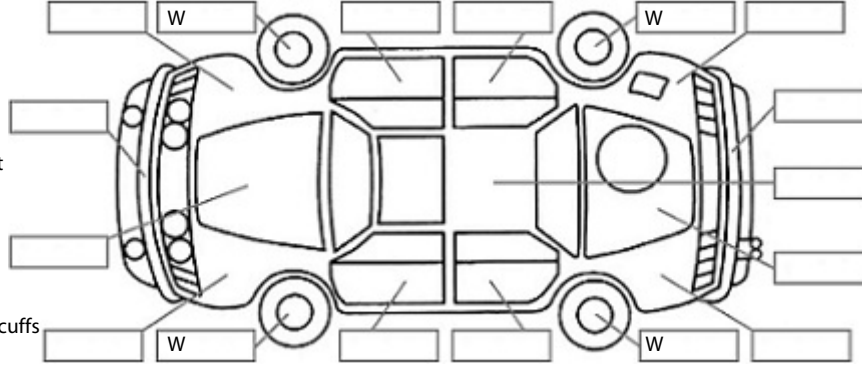

Key:

- S = scratch
- D = dent
- R = rust
- PT = paint defect
- C = crack
- P = pin dent
- * = decals
- SC = stone chips
- W = significant scuffs

Body Inspection Comments

Vehicle has a puncture repair kit