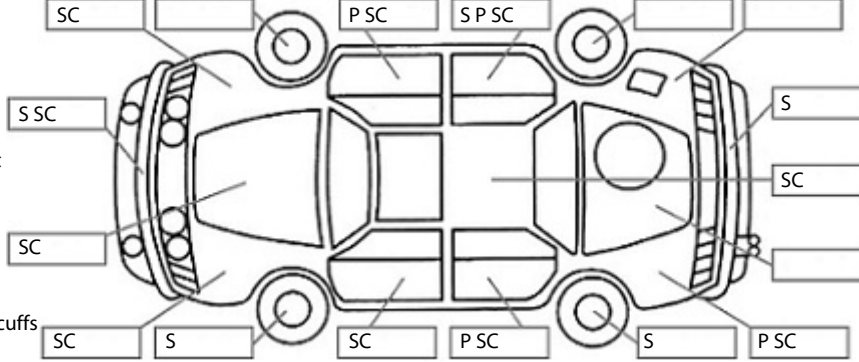

**Key:**

- S = scratch
- D = dent
- R = rust
- PT = paint defect
- C = crack
- P = pin dent
- \* = decals
- SC = stone chips
- W = significant scuffs

Body Inspection Comments

RL tyre sidewall gouged.

Note: some defects & blemishes may not be displayed in the diagram

Engine Timing Mechanism: Timing Chain  
Evidence of Cam Belt Replacement: Not Applicable Kms:

	Pass	Fail	N/A
<b>Engine</b>			
Oil level	✓		
Smoke & fumes	✓		
Performance	✓		
Noise	✓		
<b>Cooling System</b>			
Coolant condition	✓		
Performance	✓		
Radiator / Hoses (visual)	✓		
<b>Transmission</b>			
Operation	✓		
Noise	✓		
Clutch			✓
CV joints	✓		
Wheel bearings	✓		
<b>Brakes</b>			
Performance	✓		
Hand Brake	✓		
<b>Tyres</b> (lowest observed tread depth of tyres)			
Left front	5.0	mm	
Right front	4.5	mm	
Left rear	3.5	mm	
Right rear	4.0	mm	
Spare	Yes		
<b>Suspension</b>			
Suspension performance	✓		
Steering performance	✓		
Shock absorbers	✓		
<b>Air Conditioning / Heater</b>			
Operation	✓		
<b>Electrical / Accessories</b>			
Head lights	✓		
Tail lights	✓		
Indicators	✓		
Dashboard warning lights	✓		
Wipers (front & rear)	✓		
Window winder FL	✓		
Window winder FR	✓		
Window winder RL	✓		
Window winder RR	✓		
Rear view mirrors	✓		
Radio (basic test only)	✓		
CD (basic test only)	✓		
Number of keys	2		
Central locking	✓		
Remote locking	✓		
Sat. Nav. (basic test only)			✓
Reversing camera	✓		