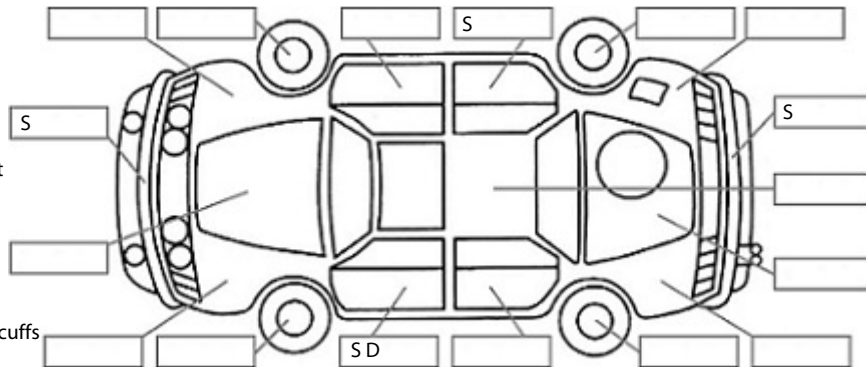

Make: KIA	Model: Sorento	Body Style: SUV
Year: 2016	Registration: KCA531	Reg Expiry: 29 Mar 2025
WoF Expiry: 18 Jun 2025	Odometer: 220,915 Kms	Good No: 24419628
VIN: KNAPH81BSG513510C	Next Service: 01/05/25	Service History: Yes

Key:

- S = scratch
- D = dent
- R = rust
- PT = paint defect
- C = crack
- P = pin dent
- * = decals
- SC = stone chips
- W = significant scuffs

Body Inspection Comments

Stone chip

Note: some defects & blemishes may not be displayed in the diagram