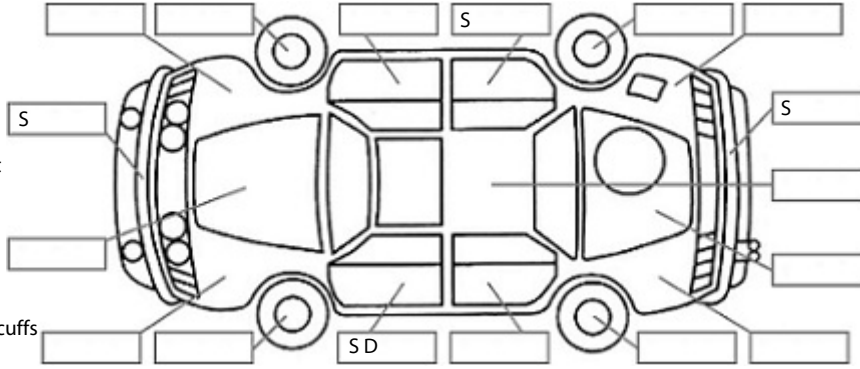

Make: KIA	Model: Sorento	Body Style: SUV
Year: 2016	Registration: KCA531	Reg Expiry: 29 Mar 2025
WoF Expiry: 18 Jun 2025	Odometer: 220,915 Kms	Good No: 24419628
VIN: KNAPH81BSG513510C	Next Service: 01/05/25	Service History: Yes

Key:

- S = scratch
- D = dent
- R = rust
- PT = paint defect
- C = crack
- P = pin dent
- * = decals
- SC = stone chips
- W = significant scuffs

Body Inspection Comments

Stone chip

Note: some defects & blemishes may not be displayed in the diagram