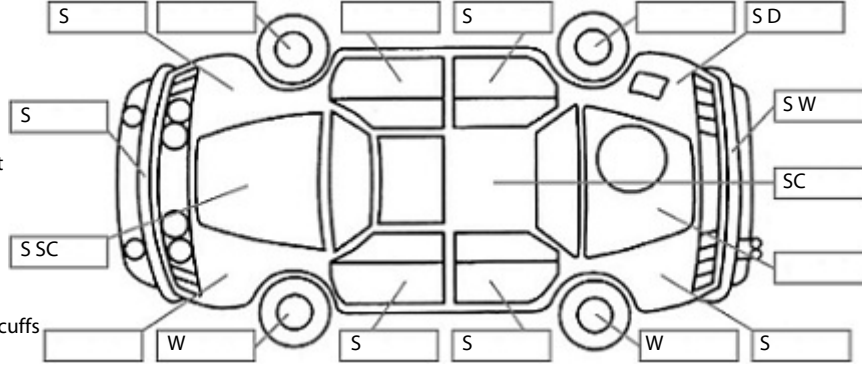

Key:

- S = scratch
- D = dent
- R = rust
- PT = paint defect
- C = crack
- P = pin dent
- * = decals
- SC = stone chips
- W = significant scuffs

Body Inspection Comments

Note: some defects & blemishes may not be displayed in the diagram

Engine Timing Mechanism: Timing Chain
Evidence of Cam Belt Replacement: Not Applicable Kms:

	Pass	Fail	N/A
Engine			
Oil level	✓		
Smoke & fumes	✓		
Performance	✓		
Noise	✓		
Cooling System			
Coolant condition	✓		
Performance	✓		
Radiator / Hoses (visual)	✓		
Transmission			
Operation	✓		
Noise	✓		
Clutch			✓
CV joints	✓		
Wheel bearings	✓		
Brakes			
Performance	✓		
Hand Brake	✓		
Tyres (lowest observed tread depth of tyres)			
Left front	5.0	mm	
Right front	5.0	mm	
Left rear	6.0	mm	
Right rear	6.0	mm	
Spare	N/A		
Suspension			
Suspension performance	✓		
Steering performance	✓		
Shock absorbers	✓		
Air Conditioning / Heater			
Operation	✓		
Electrical / Accessories			
Head lights	✓		
Tail lights	✓		
Indicators	✓		
Dashboard warning lights	✓		
Wipers (front & rear)	✓		
Window winder FL	✓		
Window winder FR	✓		
Window winder RL	✓		
Window winder RR	✓		
Rear view mirrors	✓		
Radio (basic test only)	✓		
CD (basic test only)	✓		
Number of keys	2		
Central locking	✓		
Remote locking	✓		
Sat. Nav. (basic test only)			✓
Reversing camera	✓		