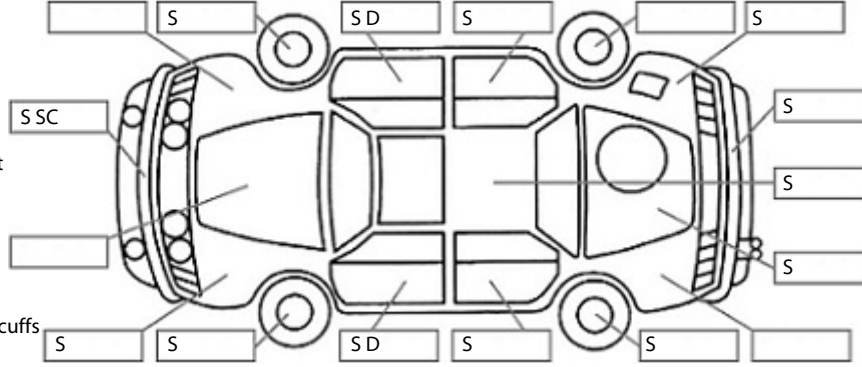

<b>Make:</b> Nissan	<b>Model:</b> Note	<b>Body Style:</b> Hatchback
<b>Year:</b> 2017	<b>Registration:</b> PJE757	<b>Reg Expiry:</b> 15 Jan 2025
<b>WoF Expiry:</b> 10 Jun 2025	<b>Odometer:</b> 84,573 Kms	<b>Good No:</b> 24385747
<b>VIN:</b> 7AT0DH79X22049924	<b>Next Service:</b> 89,492km	<b>Service History:</b> No

**Key:**

- S = scratch
- D = dent
- R = rust
- PT = paint defect
- C = crack
- P = pin dent
- \* = decals
- SC = stone chips
- W = significant scuffs

Body Inspection Comments

Windscreen stone chips

Note: some defects & blemishes may not be displayed in the diagram

Engine Timing Mechanism: Timing Chain  
Evidence of Cam Belt Replacement: Not Applicable Kms:

	Pass	Fail	N/A
<b>Engine</b>			
Oil level	✓		
Smoke & fumes	✓		
Performance	✓		
Noise	✓		
<b>Cooling System</b>			
Coolant condition	✓		
Performance	✓		
Radiator / Hoses (visual)	✓		
<b>Transmission</b>			
Operation	✓		
Noise	✓		
Clutch			✓
CV joints	✓		
Wheel bearings	✓		
<b>Brakes</b>			
Performance	✓		
Hand Brake	✓		
<b>Tyres</b> (lowest observed tread depth of tyres)			
Left front	5.5	mm	
Right front	5.5	mm	
Left rear	6.5	mm	
Right rear	6.5	mm	
Spare	N/A		
<b>Suspension</b>			
Suspension performance	✓		
Steering performance	✓		
Shock absorbers	✓		
<b>Air Conditioning / Heater</b>			
Operation	✓		
<b>Electrical / Accessories</b>			
Head lights	✓		
Tail lights	✓		
Indicators	✓		
Dashboard warning lights	✓		
Wipers (front & rear)	✓		
Window winder FL	✓		
Window winder FR	✓		
Window winder RL	✓		
Window winder RR	✓		
Rear view mirrors	✓		
Radio (basic test only)	✓		
CD (basic test only)	✓		
Number of keys	1		
Central locking	✓		
Remote locking	✓		
Sat. Nav. (basic test only)			✓
Reversing camera	✓		