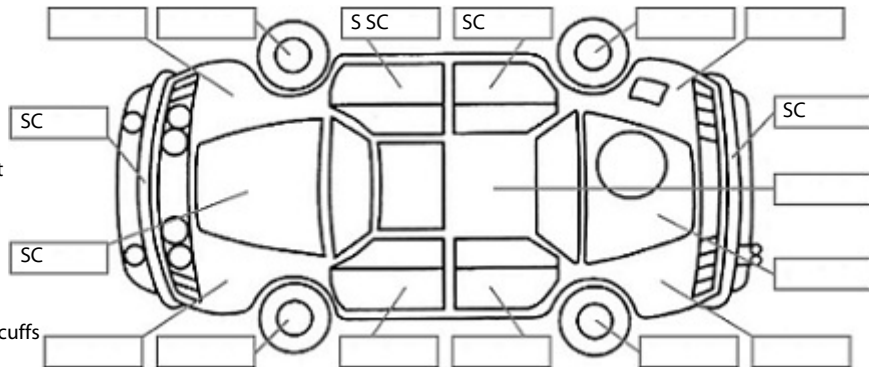

Make: KIA	Model: Cerato	Body Style: Hatchback
Year: 2021	Registration: PLJ932	Reg Expiry: 06 Dec 2024
WoF Expiry: 10 Sep 2025	Odometer: 34,308 Kms	Good No: 23912083
VIN: KNAF4517VM510798!	Next Service: 44,303	Service History: No

Key:

- S = scratch
- D = dent
- R = rust
- PT = paint defect
- C = crack
- P = pin dent
- * = decals
- SC = stone chips
- W = significant scuffs

Body Inspection Comments

Note: some defects & blemishes may not be displayed in the diagram