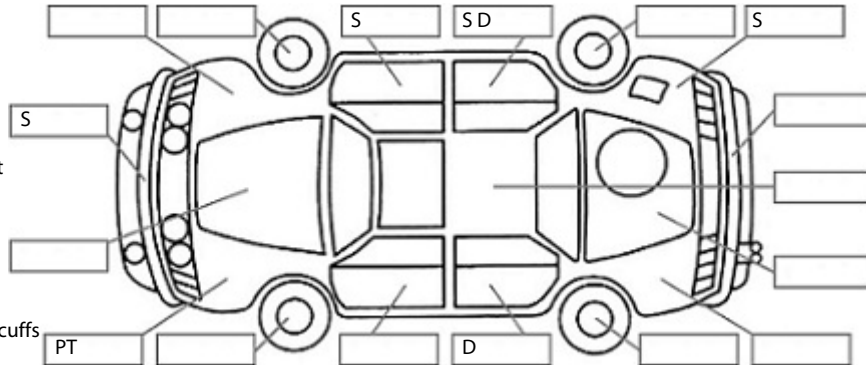

Make: Honda	Model: Vezel	Body Style: Wagon
Year: 2015	Registration: QCL783	Reg Expiry: 25 Jan 2025
WoF Expiry: 27 Dec 2025	Odometer: 114,691 Kms	Good No: 23851089
VIN: 7AT08GDHX2312333	Next Service: 106,799 kms	Service History: No

Key:

- S = scratch
- D = dent
- R = rust
- PT = paint defect
- C = crack
- P = pin dent
- * = decals
- SC = stone chips
- W = significant scuffs

Body Inspection Comments

Note: some defects & blemishes may not be displayed in the diagram

Engine Timing Mechanism: Timing Chain
 Evidence of Cam Belt Replacement: Not Applicable Kms:

	Pass	Fail	N/A
Engine			
Oil level	✓		
Smoke & fumes	✓		
Performance	✓		
Noise	✓		
Cooling System			
Coolant condition	✓		
Performance	✓		
Radiator / Hoses (visual)	✓		
Transmission			
Operation	✓		
Noise	✓		
Clutch			✓
CV joints	✓		
Wheel bearings	✓		
Brakes			
Performance	✓		
Hand Brake	✓		
Tyres (lowest observed tread depth of tyres)			
Left front	7.0	mm	
Right front	6.0	mm	
Left rear	7.0	mm	
Right rear	7.0	mm	
Spare	N/A		
Suspension			
Suspension performance	✓		
Steering performance	✓		
Shock absorbers	✓		
Air Conditioning / Heater			
Operation	✓		
Electrical / Accessories			
Head lights	✓		
Tail lights	✓		
Indicators	✓		
Dashboard warning lights	✓		
Wipers (front & rear)	✓		
Window winder FL	✓		
Window winder FR	✓		
Window winder RL	✓		
Window winder RR	✓		
Rear view mirrors	✓		
Radio (basic test only)	✓		
CD (basic test only)			✓
Number of keys	1		
Central locking	✓		
Remote locking	✓		
Sat. Nav. (basic test only)			✓
Reversing camera	✓		