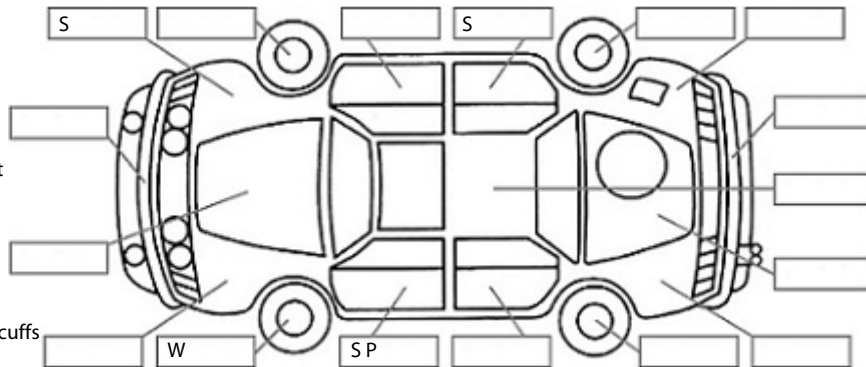

Make: Nissan	Model: Leaf	Body Style: Hatchback
Year: 2020	Registration: PZF135	Reg Expiry: 25 Jan 2025
WoF Expiry: 25 Jan 2025	Odometer: 29,567 Kms	Good No: 23851062
VIN: 7AT0DH8KX23101631	Next Service:	Service History: No

Key:

- S = scratch
- D = dent
- R = rust
- PT = paint defect
- C = crack
- P = pin dent
- * = decals
- SC = stone chips
- W = significant scuffs

Body Inspection Comments

Note: some defects & blemishes may not be displayed in the diagram