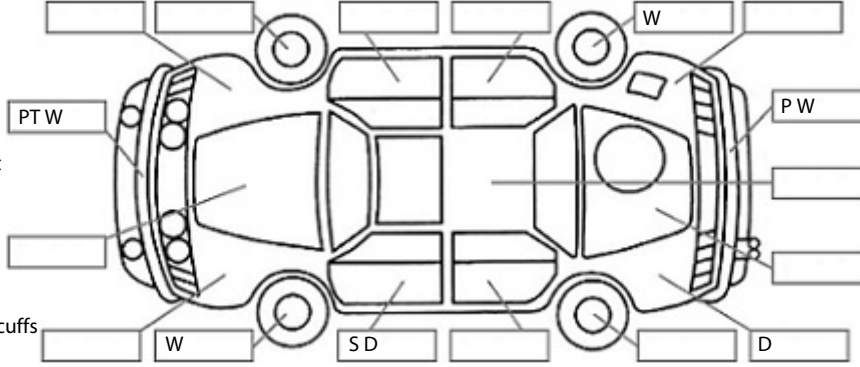

Key:

- S = scratch
- D = dent
- R = rust
- PT = paint defect
- C = crack
- P = pin dent
- * = decals
- SC = stone chips
- W = significant scuffs

Body Inspection Comments

Note: some defects & blemishes may not be displayed in the diagram