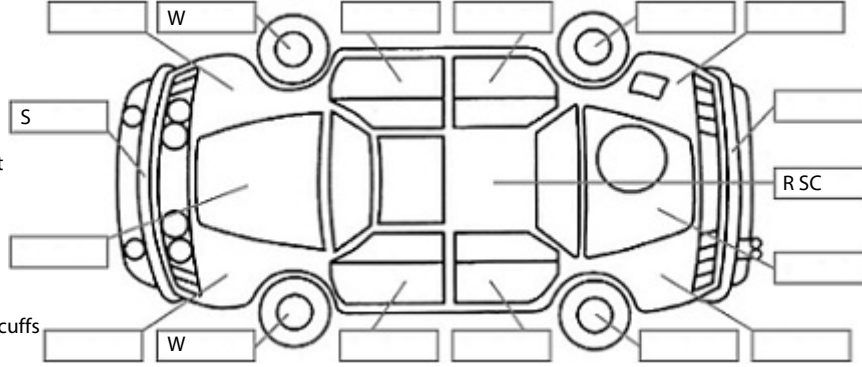

<b>Make:</b> Toyota	<b>Model:</b> Aqua	<b>Body Style:</b> Hatchback
<b>Year:</b> 2014	<b>Registration:</b> PMW110	<b>Reg Expiry:</b> 29 Dec 2024
<b>WoF Expiry:</b> 02 Sep 2025	<b>Odometer:</b> 125,940 Kms	<b>Good No:</b> 23326151
<b>VIN:</b> 7AT0H65YX22396281	<b>Next Service:</b> 133,698 kms	<b>Service History:</b> No

**Key:**

- S = scratch
- D = dent
- R = rust
- PT = paint defect
- C = crack
- P = pin dent
- \* = decals
- SC = stone chips
- W = significant scuffs

Body Inspection Comments

Note: some defects & blemishes may not be displayed in the diagram

Engine Timing Mechanism: Timing Chain  
Evidence of Cam Belt Replacement: Not Applicable Kms:

	Pass	Fail	N/A
<b>Engine</b>			
Oil level	✓		
Smoke & fumes	✓		
Performance	✓		
Noise	✓		
<b>Cooling System</b>			
Coolant condition	✓		
Performance	✓		
Radiator / Hoses (visual)	✓		
<b>Transmission</b>			
Operation	✓		
Noise	✓		
Clutch			✓
CV joints	✓		
Wheel bearings	✓		
<b>Brakes</b>			
Performance	✓		
Hand Brake	✓		
<b>Tyres</b> (lowest observed tread depth of tyres)			
Left front	4.5	mm	
Right front	5.0	mm	
Left rear	6.0	mm	
Right rear	6.0	mm	
Spare	N/A		
<b>Suspension</b>			
Suspension performance	✓		
Steering performance	✓		
Shock absorbers	✓		
<b>Air Conditioning / Heater</b>			
Operation	✓		
<b>Electrical / Accessories</b>			
Head lights	✓		
Tail lights	✓		
Indicators	✓		
Dashboard warning lights	✓		
Wipers (front & rear)	✓		
Window winder FL	✓		
Window winder FR	✓		
Window winder RL	✓		
Window winder RR	✓		
Rear view mirrors	✓		
Radio (basic test only)	✓		
CD (basic test only)	✓		
Number of keys	1		
Central locking	✓		
Remote locking	✓		
Sat. Nav. (basic test only)			✓
Reversing camera	✓		