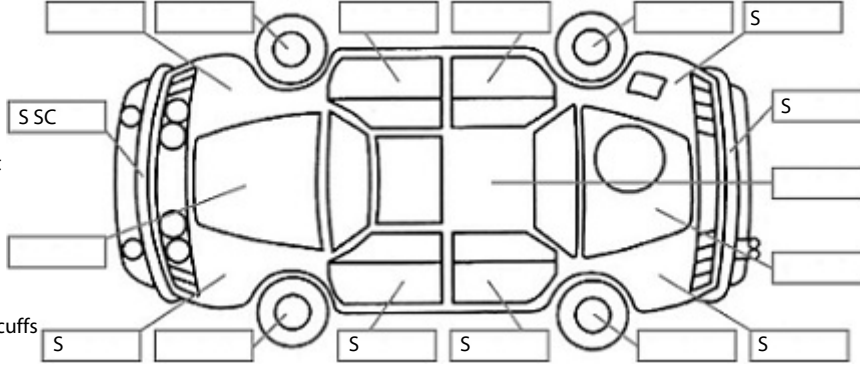

Make: Toyota	Model: Aqua	Body Style: Hatchback
Year: 2014	Registration: PMW108	Reg Expiry: 29 Dec 2023
WoF Expiry: 25 Sep 2024	Odometer: 136,049 Kms	Good No: 23326122
VIN: 7AT0H65YX22336750	Next Service: 146,049kms	Service History: Yes

Key:

- S = scratch
- D = dent
- R = rust
- PT = paint defect
- C = crack
- P = pin dent
- * = decals
- SC = stone chips
- W = significant scuffs

Body Inspection Comments

Note: some defects & blemishes may not be displayed in the diagram