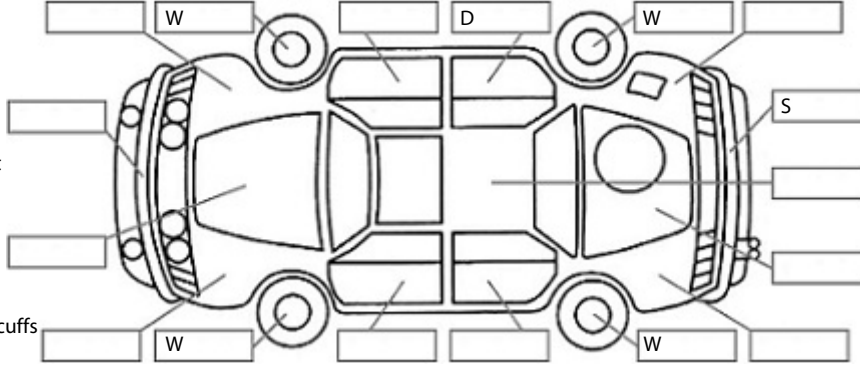

**Key:**

- S = scratch
- D = dent
- R = rust
- PT = paint defect
- C = crack
- P = pin dent
- \* = decals
- SC = stone chips
- W = significant scuffs

Body Inspection Comments

Note: some defects & blemishes may not be displayed in the diagram

Engine Timing Mechanism: Timing Chain  
Evidence of Cam Belt Replacement: Not Applicable Kms:

	Pass	Fail	N/A
<b>Engine</b>			
Oil level	✓		
Smoke & fumes	✓		
Performance	✓		
Noise	✓		
<b>Cooling System</b>			
Coolant condition	✓		
Performance	✓		
Radiator / Hoses (visual)	✓		
<b>Transmission</b>			
Operation	✓		
Noise	✓		
Clutch			✓
CV joints	✓		
Wheel bearings	✓		
<b>Brakes</b>			
Performance	✓		
Hand Brake	✓		
<b>Tyres</b> (lowest observed tread depth of tyres)			
Left front	3.0	mm	
Right front	4.0	mm	
Left rear	5.5	mm	
Right rear	6.0	mm	
Spare	N/A		
<b>Suspension</b>			
Suspension performance	✓		
Steering performance	✓		
Shock absorbers	✓		
<b>Air Conditioning / Heater</b>			
Operation	✓		
<b>Electrical / Accessories</b>			
Head lights	✓		
Tail lights	✓		
Indicators	✓		
Dashboard warning lights	✓		
Wipers (front & rear)	✓		
Window winder FL	✓		
Window winder FR	✓		
Window winder RL	✓		
Window winder RR	✓		
Rear view mirrors	✓		
Radio (basic test only)		✓	
CD (basic test only)		✓	
Number of keys	1		
Central locking	✓		
Remote locking	✓		
Sat. Nav. (basic test only)			✓
Reversing camera			✓