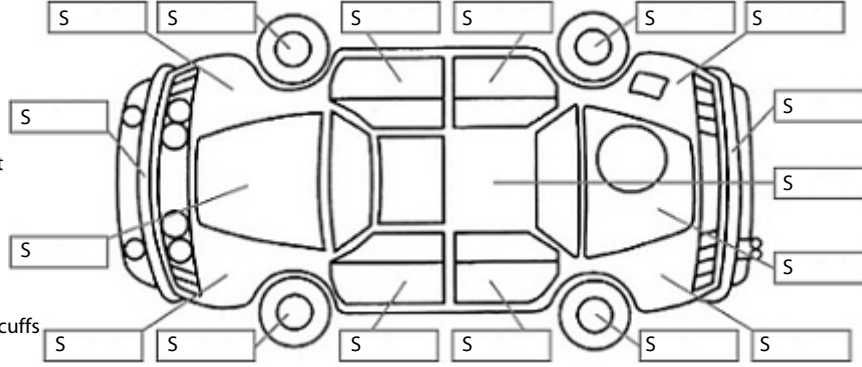

Key:

- S = scratch
- D = dent
- R = rust
- PT = paint defect
- C = crack
- P = pin dent
- * = decals
- SC = stone chips
- W = significant scuffs

Body Inspection Comments

Lower arm bushes starting to parish