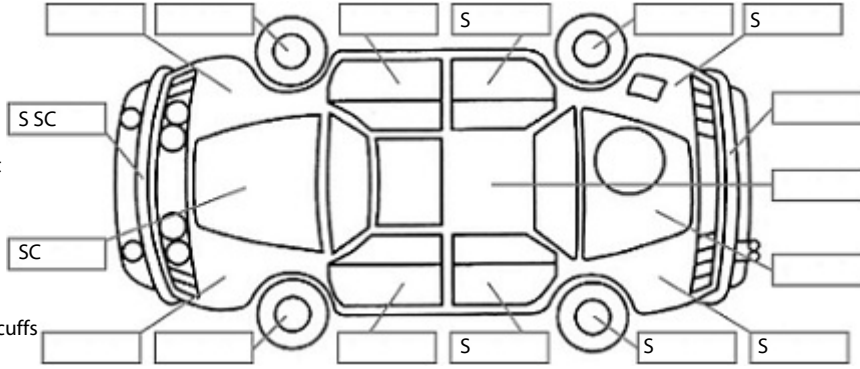

Make: Subaru	Model: XV	Body Style: Wagon
Year: 2013	Registration: PNF922	Reg Expiry: 29 Nov 2024
WoF Expiry: 27 May 2025	Odometer: 103,863 Kms	Good No: 23289419
VIN: 7AT0GF1XX22038717	Next Service: 114000	Service History: No

Key:

- S = scratch
- D = dent
- R = rust
- PT = paint defect
- C = crack
- P = pin dent
- * = decals
- SC = stone chips
- W = significant scuffs

Body Inspection Comments

Note: some defects & blemishes may not be displayed in the diagram