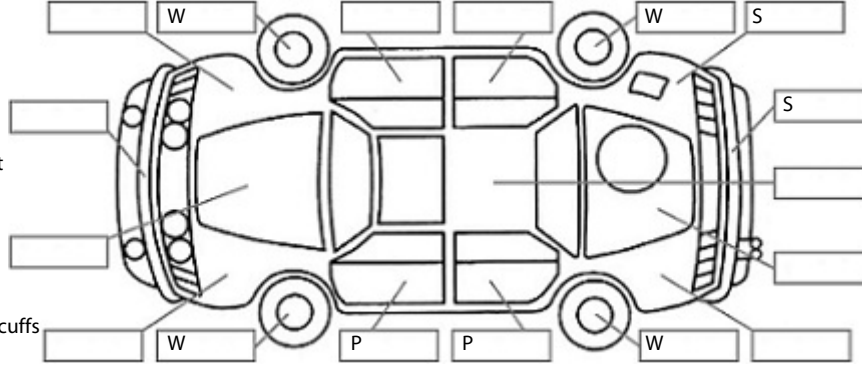

<b>Make:</b> KIA	<b>Model:</b> Sportage	<b>Body Style:</b> SUV
<b>Year:</b> 2016	<b>Registration:</b> JYH756	<b>Reg Expiry:</b> 20 Jan 2025
<b>WoF Expiry:</b> 23 Jan 2026	<b>Odometer:</b> 91,762 Kms	<b>Good No:</b> 23188070
<b>VIN:</b> KNAPN81CSG7103774	<b>Next Service:</b> 100000	<b>Service History:</b> Yes

**Key:**

- S = scratch
- D = dent
- R = rust
- PT = paint defect
- C = crack
- P = pin dent
- \* = decals
- SC = stone chips
- W = significant scuffs

Body Inspection Comments

Note: some defects & blemishes may not be displayed in the diagram

Scratch on left tail light lens

Conditions During Body Inspection:

Under Carriage & Under Bonnet Inspection Comments

Interior Comments

Seats	Good
Carpets	Good
Panels	Good
Dashboard	Good

General Comments

Road Conditions During Test Drive: Dry

Engine Timing Mechanism: Timing Chain  
Evidence of Cam Belt Replacement: Not Applicable Kms:

	Pass	Fail	N/A
<b>Engine</b>			
Oil level	✓		
Smoke & fumes	✓		
Performance	✓		
Noise	✓		
<b>Cooling System</b>			
Coolant condition	✓		
Performance	✓		
Radiator / Hoses (visual)	✓		
<b>Transmission</b>			
Operation	✓		
Noise	✓		
Clutch			✓
CV joints	✓		
Wheel bearings	✓		
<b>Brakes</b>			
Performance	✓		
Hand Brake	✓		
<b>Tyres</b> (lowest observed tread depth of tyres)			
Left front	6.0	mm	
Right front	6.0	mm	
Left rear	5.0	mm	
Right rear	5.0	mm	
Spare	Yes		
<b>Suspension</b>			
Suspension performance	✓		
Steering performance	✓		
Shock absorbers	✓		
<b>Air Conditioning / Heater</b>			
Operation	✓		
<b>Electrical / Accessories</b>			
Head lights	✓		
Tail lights	✓		
Indicators	✓		
Dashboard warning lights	✓		
Wipers (front & rear)	✓		
Window winder FL	✓		
Window winder FR	✓		
Window winder RL	✓		
Window winder RR	✓		
Rear view mirrors	✓		
Radio (basic test only)	✓		
CD (basic test only)			✓
Number of keys	2		
Central locking	✓		
Remote locking	✓		
Sat. Nav. (basic test only)			✓
Reversing camera	✓		