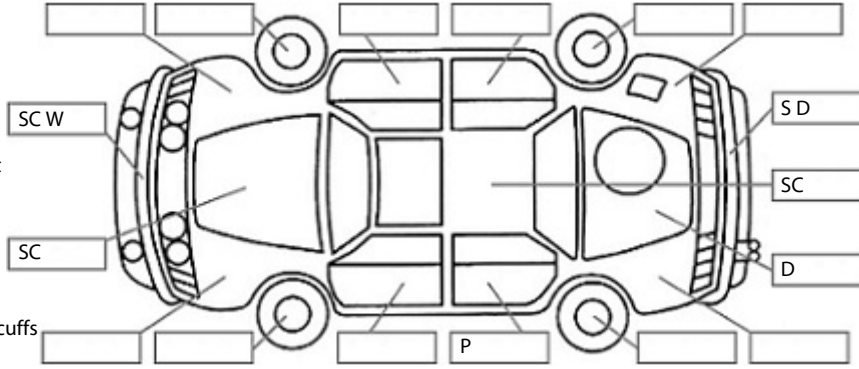

Key:

- S = scratch
- D = dent
- R = rust
- PT = paint defect
- C = crack
- P = pin dent
- * = decals
- SC = stone chips
- W = significant scuffs

Body Inspection Comments

Left side running board is bent

Note: some defects & blemishes may not be displayed in the diagram