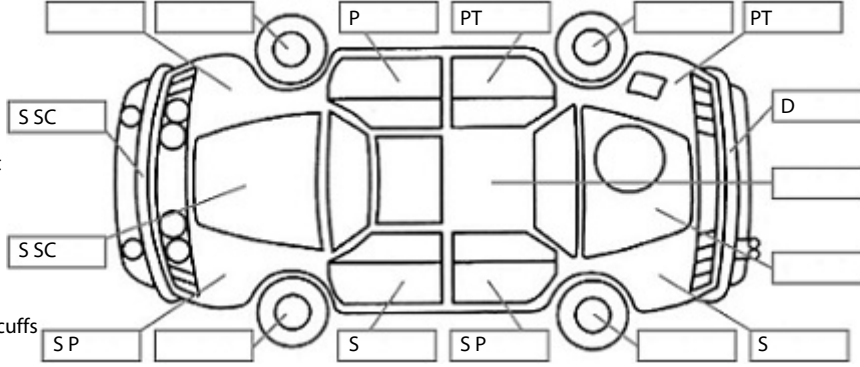

**Key:**

- S = scratch
- D = dent
- R = rust
- PT = paint defect
- C = crack
- P = pin dent
- \* = decals
- SC = stone chips
- W = significant scuffs

Body Inspection Comments

Note: some defects & blemishes may not be displayed in the diagram

Engine Timing Mechanism: Timing Chain  
Evidence of Cam Belt Replacement: Not Applicable Kms:

	Pass	Fail	N/A
<b>Engine</b>			
Oil level	✓		
Smoke & fumes	✓		
Performance	✓		
Noise	✓		
<b>Cooling System</b>			
Coolant condition	✓		
Performance	✓		
Radiator / Hoses (visual)	✓		
<b>Transmission</b>			
Operation	✓		
Noise	✓		
Clutch			✓
CV joints	✓		
Wheel bearings	✓		
<b>Brakes</b>			
Performance	✓		
Hand Brake	✓		
<b>Tyres</b> (lowest observed tread depth of tyres)			
Left front	4.0	mm	
Right front	4.5	mm	
Left rear	3.5	mm	
Right rear	4.0	mm	
Spare	Yes		
<b>Suspension</b>			
Suspension performance	✓		
Steering performance	✓		
Shock absorbers	✓		
<b>Air Conditioning / Heater</b>			
Operation	✓		
<b>Electrical / Accessories</b>			
Head lights	✓		
Tail lights	✓		
Indicators	✓		
Dashboard warning lights	✓		
Wipers (front & rear)	✓		
Window winder FL	✓		
Window winder FR	✓		
Window winder RL	✓		
Window winder RR	✓		
Rear view mirrors	✓		
Radio (basic test only)	✓		
CD (basic test only)	✓		
Number of keys	2		
Central locking	✓		
Remote locking	✓		
Sat. Nav. (basic test only)	✓		
Reversing camera	✓		