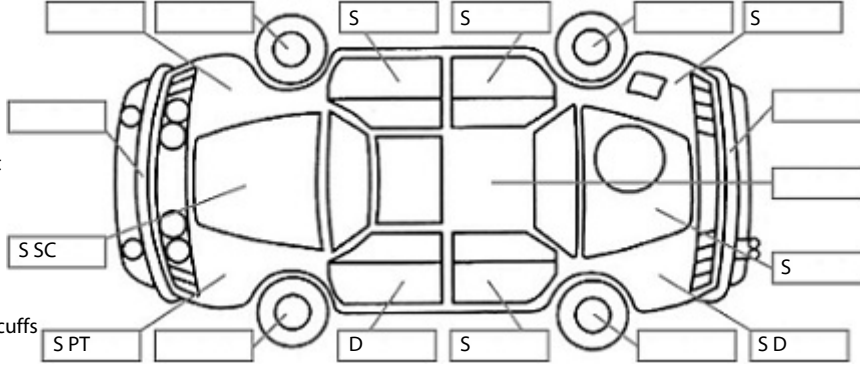

Make: Toyota	Model: Hiace	Body Style: Van
Year: 2020	Registration: MWT993	Reg Expiry: 11 Dec 2024
WoF Expiry: 20 Jun 2025	Odometer: 70,264 Kms	Good No: 23094424
VIN: JTFTA3AP708012338	Next Service: 75,000 Kms	Service History: Yes

Key:

- S = scratch
- D = dent
- R = rust
- PT = paint defect
- C = crack
- P = pin dent
- * = decals
- SC = stone chips
- W = significant scuffs

Body Inspection Comments

Stone chip in front windscreen

Note: some defects & blemishes may not be displayed in the diagram

Engine Timing Mechanism: Timing Chain
Evidence of Cam Belt Replacement: Not Applicable Kms:

	Pass	Fail	N/A
Engine			
Oil level	✓		
Smoke & fumes	✓		
Performance	✓		
Noise	✓		
Cooling System			
Coolant condition	✓		
Performance	✓		
Radiator / Hoses (visual)	✓		
Transmission			
Operation	✓		
Noise	✓		
Clutch			✓
CV joints			✓
Wheel bearings	✓		
Brakes			
Performance	✓		
Hand Brake	✓		
Tyres (lowest observed tread depth of tyres)			
Left front	6.0	mm	
Right front	6.0	mm	
Left rear	3.5	mm	
Right rear	4.5	mm	
Spare	Yes		
Suspension			
Suspension performance	✓		
Steering performance	✓		
Shock absorbers	✓		
Air Conditioning / Heater			
Operation	✓		
Electrical / Accessories			
Head lights	✓		
Tail lights	✓		
Indicators	✓		
Dashboard warning lights	✓		
Wipers (front & rear)	✓		
Window winder FL	✓		
Window winder FR	✓		
Window winder RL	✓		
Window winder RR	✓		
Rear view mirrors	✓		
Radio (basic test only)	✓		
CD (basic test only)			✓
Number of keys	1		
Central locking	✓		
Remote locking	✓		
Sat. Nav. (basic test only)	✓		
Reversing camera	✓		