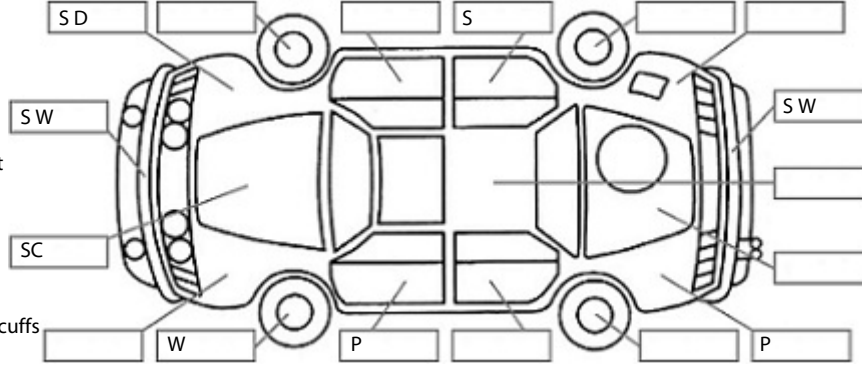

**Key:**

- S = scratch
- D = dent
- R = rust
- PT = paint defect
- C = crack
- P = pin dent
- \* = decals
- SC = stone chips
- W = significant scuffs

Note: some defects & blemishes may not be displayed in the diagram

Body Inspection Comments

Rear bumper loose on left side  
Spare wheel unsecured in boot  
Stone chips/crack in front windscreen

Conditions During Body Inspection: Dry

Under Carriage & Under Bonnet Inspection Comments