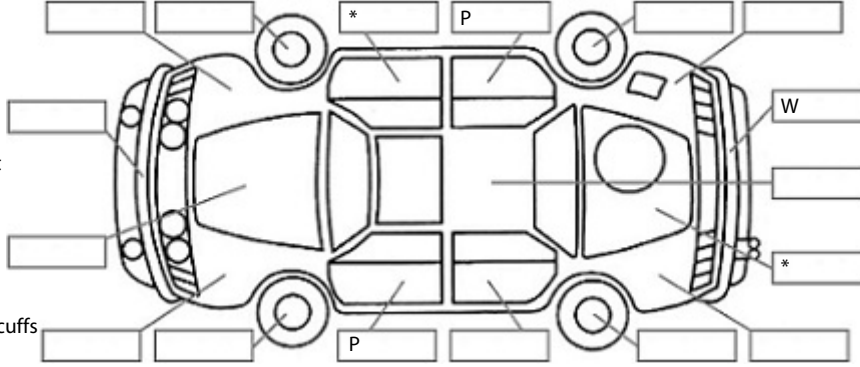

Make: LDV	Model: Edelivery 3	Body Style: Van
Year: 2022	Registration: PKR352	Reg Expiry: 30 Aug 2024
WoF Expiry: 31 Aug 2025	Odometer: 1,787 Kms	Good No: 23093867
VIN: LSH14C4C1NA100205	Next Service: 30,000 Kms	Service History: No

Key:

- S = scratch
- D = dent
- R = rust
- PT = paint defect
- C = crack
- P = pin dent
- * = decals
- SC = stone chips
- W = significant scuffs

Body Inspection Comments

Note: some defects & blemishes may not be displayed in the diagram