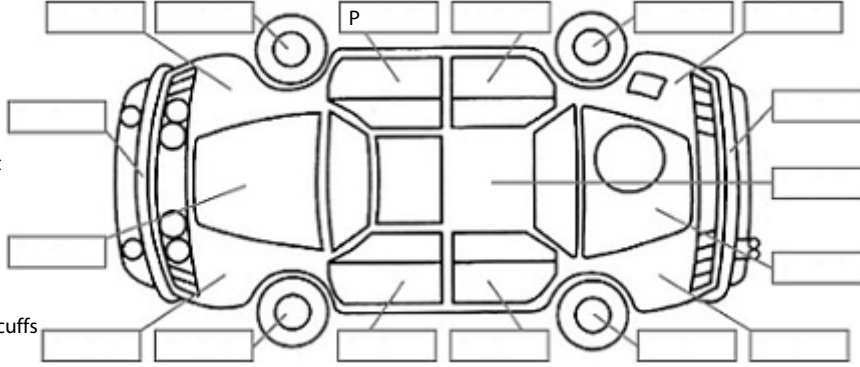

Make: Nissan	Model: Navara	Body Style: Utility
Year: 2019	Registration: MPG536	Reg Expiry: 09 Dec 2024
WoF Expiry: 09 Dec 2024	Odometer: 73,718 Kms	Good No: 23093782
VIN: MNTCB2D23A001624	Next Service: 83,000 Kms	Service History: Yes

Key:

- S = scratch
- D = dent
- R = rust
- PT = paint defect
- C = crack
- P = pin dent
- * = decals
- SC = stone chips
- W = significant scuffs

Note: some defects & blemishes may not be displayed in the diagram