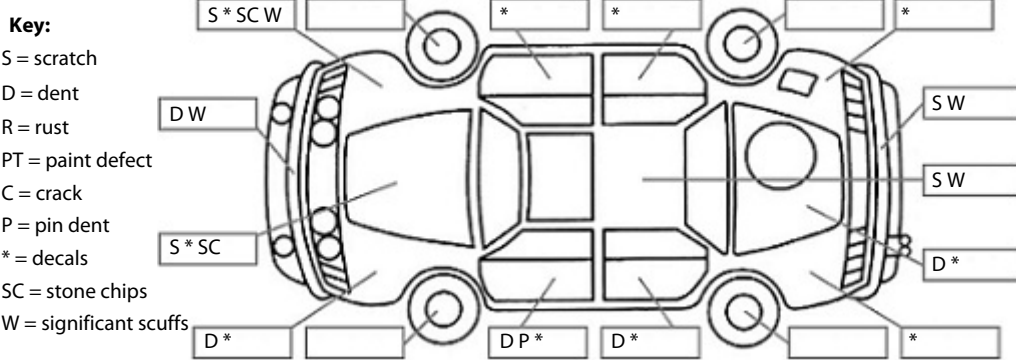

Make: Holden	Model: Colorado	Body Style: Utility
Year: 2017	Registration: KZT853	Reg Expiry: 13 May 2025
WoF Expiry: 30 Nov 2024	Odometer: 163,969 Kms	Good No: 23093769
VIN: MMU148MKQJH6285C	Next Service: 168,000 Kms	Service History: No

Body Inspection Comments

Left side running board damaged
Right Rear Guard Liner Missing
paint coming off right rear Wellside

Conditions During Body Inspection: Dry

Under Carriage & Under Bonnet Inspection Comments

Road Conditions During Test Drive: Dry

Engine Timing Mechanism: Cambelt
Evidence of Cam Belt Replacement: Not Applicable Kms:

	Pass	Fail	N/A
Engine			
Oil level	✓		
Smoke & fumes	✓		
Performance	✓		
Noise	✓		
Cooling System			
Coolant condition	✓		
Performance	✓		
Radiator / Hoses (visual)	✓		
Transmission			
Operation	✓		
Noise	✓		
Clutch			✓
CV joints	✓		
Wheel bearings	✓		
Brakes			
Performance	✓		
Hand Brake	✓		
Tyres (lowest observed tread depth of tyres)			
Left front	2.8	mm	
Right front	3.3	mm	
Left rear	2.2	mm	
Right rear	1.6	mm	
Spare	Yes		
Suspension			
Suspension performance	✓		
Steering performance	✓		
Shock absorbers	✓		
Air Conditioning / Heater			
Operation	✓		
Electrical / Accessories			
Head lights	✓		
Tail lights	✓		
Indicators	✓		
Dashboard warning lights	✓		
Wipers (front & rear)	✓		
Window winder FL	✓		
Window winder FR	✓		
Window winder RL	✓		
Window winder RR	✓		
Rear view mirrors	✓		
Radio (basic test only)	✓		
CD (basic test only)			✓
Number of keys	1		
Central locking	✓		
Remote locking	✓		
Sat. Nav. (basic test only)	✓		
Reversing camera	✓		